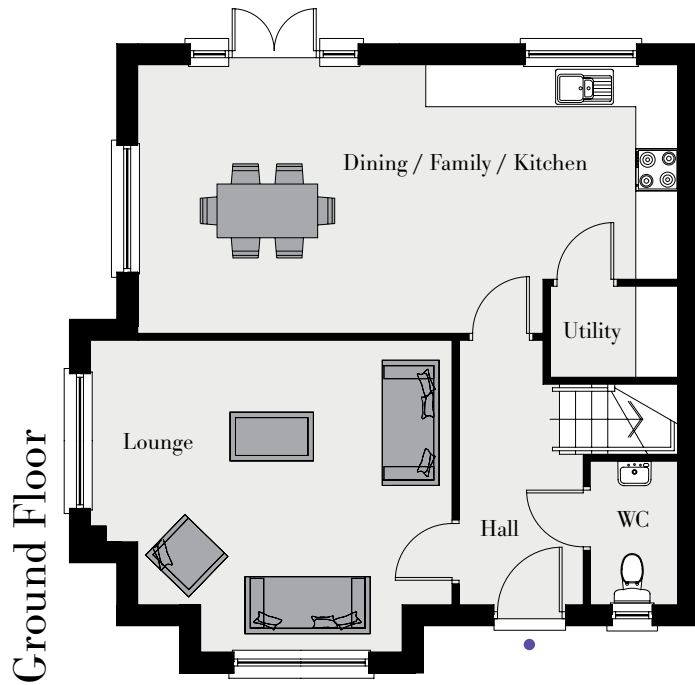

Computer visual of showing The Notting house type.

# The Notting

Total Floor Area 1340 sq ft approx.

HARLOW GREEN  
MEETING STREET MOIRA

# The Notting

All dimensions are approximate and 3D computer generated images are for illustration purposes only, both of which may be subject to change.

## Ground Floor

Entrance Hall	
Lounge (plus Bay)	14'8" x 12'4"
Family / Dining / Kitchen (max)	25'3" x 12'7"
Utility	5'11" x 4'3"
WC	6'8" x 4'1"
Optional Sunroom	10'9" x 10'9"