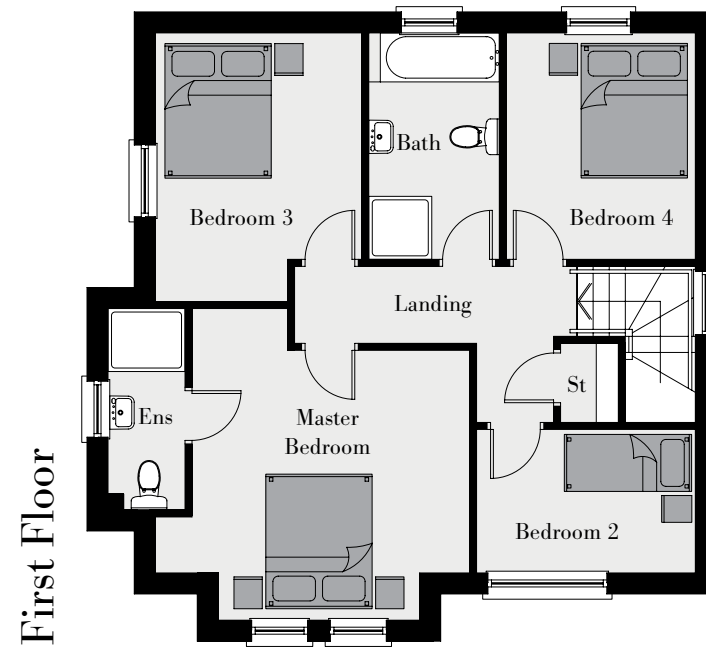

# The Notting

Total Floor Area 1340 sq ft approx.

HARLOW GREEN  
MEETING STREET MOIRA

# The Notting

All dimensions are approximate and 3D computer generated images are for illustration purposes only, both of which may be subject to change.

## Ground Floor

Entrance Hall	
Lounge (plus Bay)	14'8" x 12'4"
Family / Dining / Kitchen (max)	25'3" x 12'7"
Utility	5'11" x 4'3"
WC	6'8" x 4'1"
Optional Sunroom	10'9" x 10'9"

## First Floor

Master Bedroom (min inc. Bay)	13'0" x 12'7"
Ensuite	9'5" x 3'7"
Bedroom 2	10'3" x 6'8"
Bedroom 3 (max)	12'7" x 9'8"
Bedroom 4	10'7" x 8'10"
Bathroom	10'7" x 6'1"

Total Floor Area  
1340 sq ft approx.